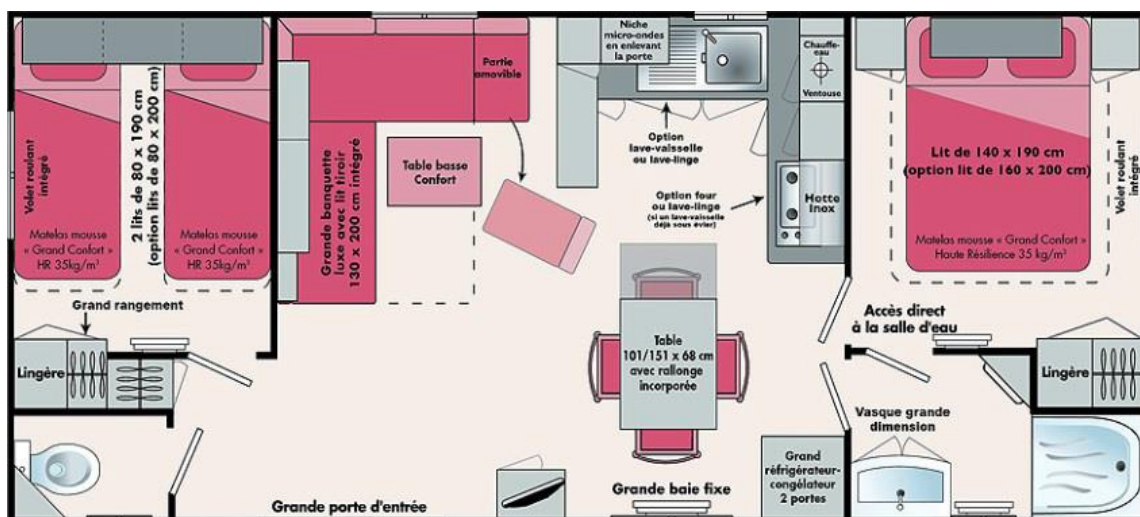

GAMME LOUISIANE FLORES 7,80m X 3,80m

30 m²

ANIMAUX NON-ADMIS